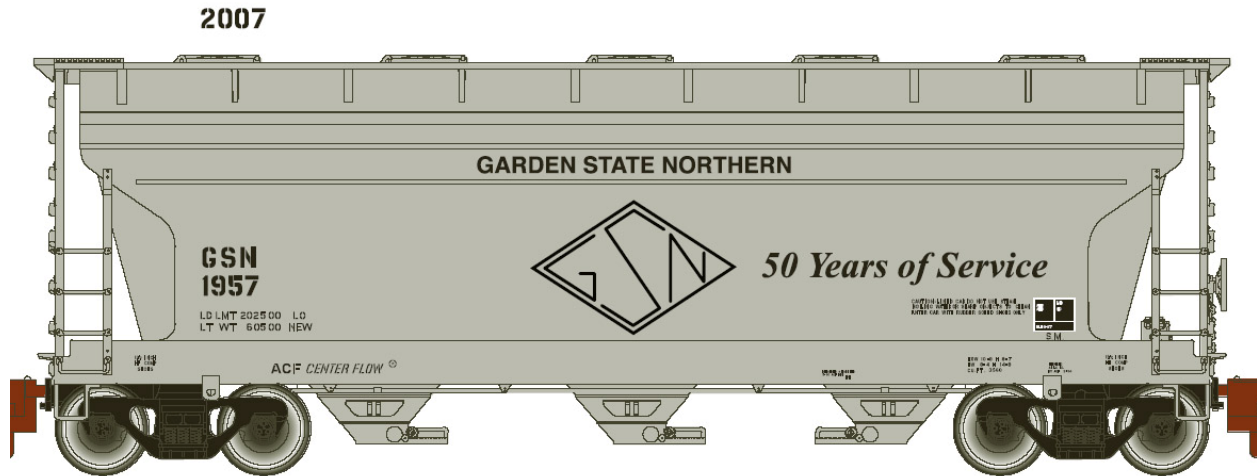

Garden State Model Railway Club, Inc. 50th Anniversary Commemorative Car

3560 ACF® Center Flow Covered Hopper
by Atlas Model Railroad Company, Inc.

Only 100 of each number were produced. Order yours today!